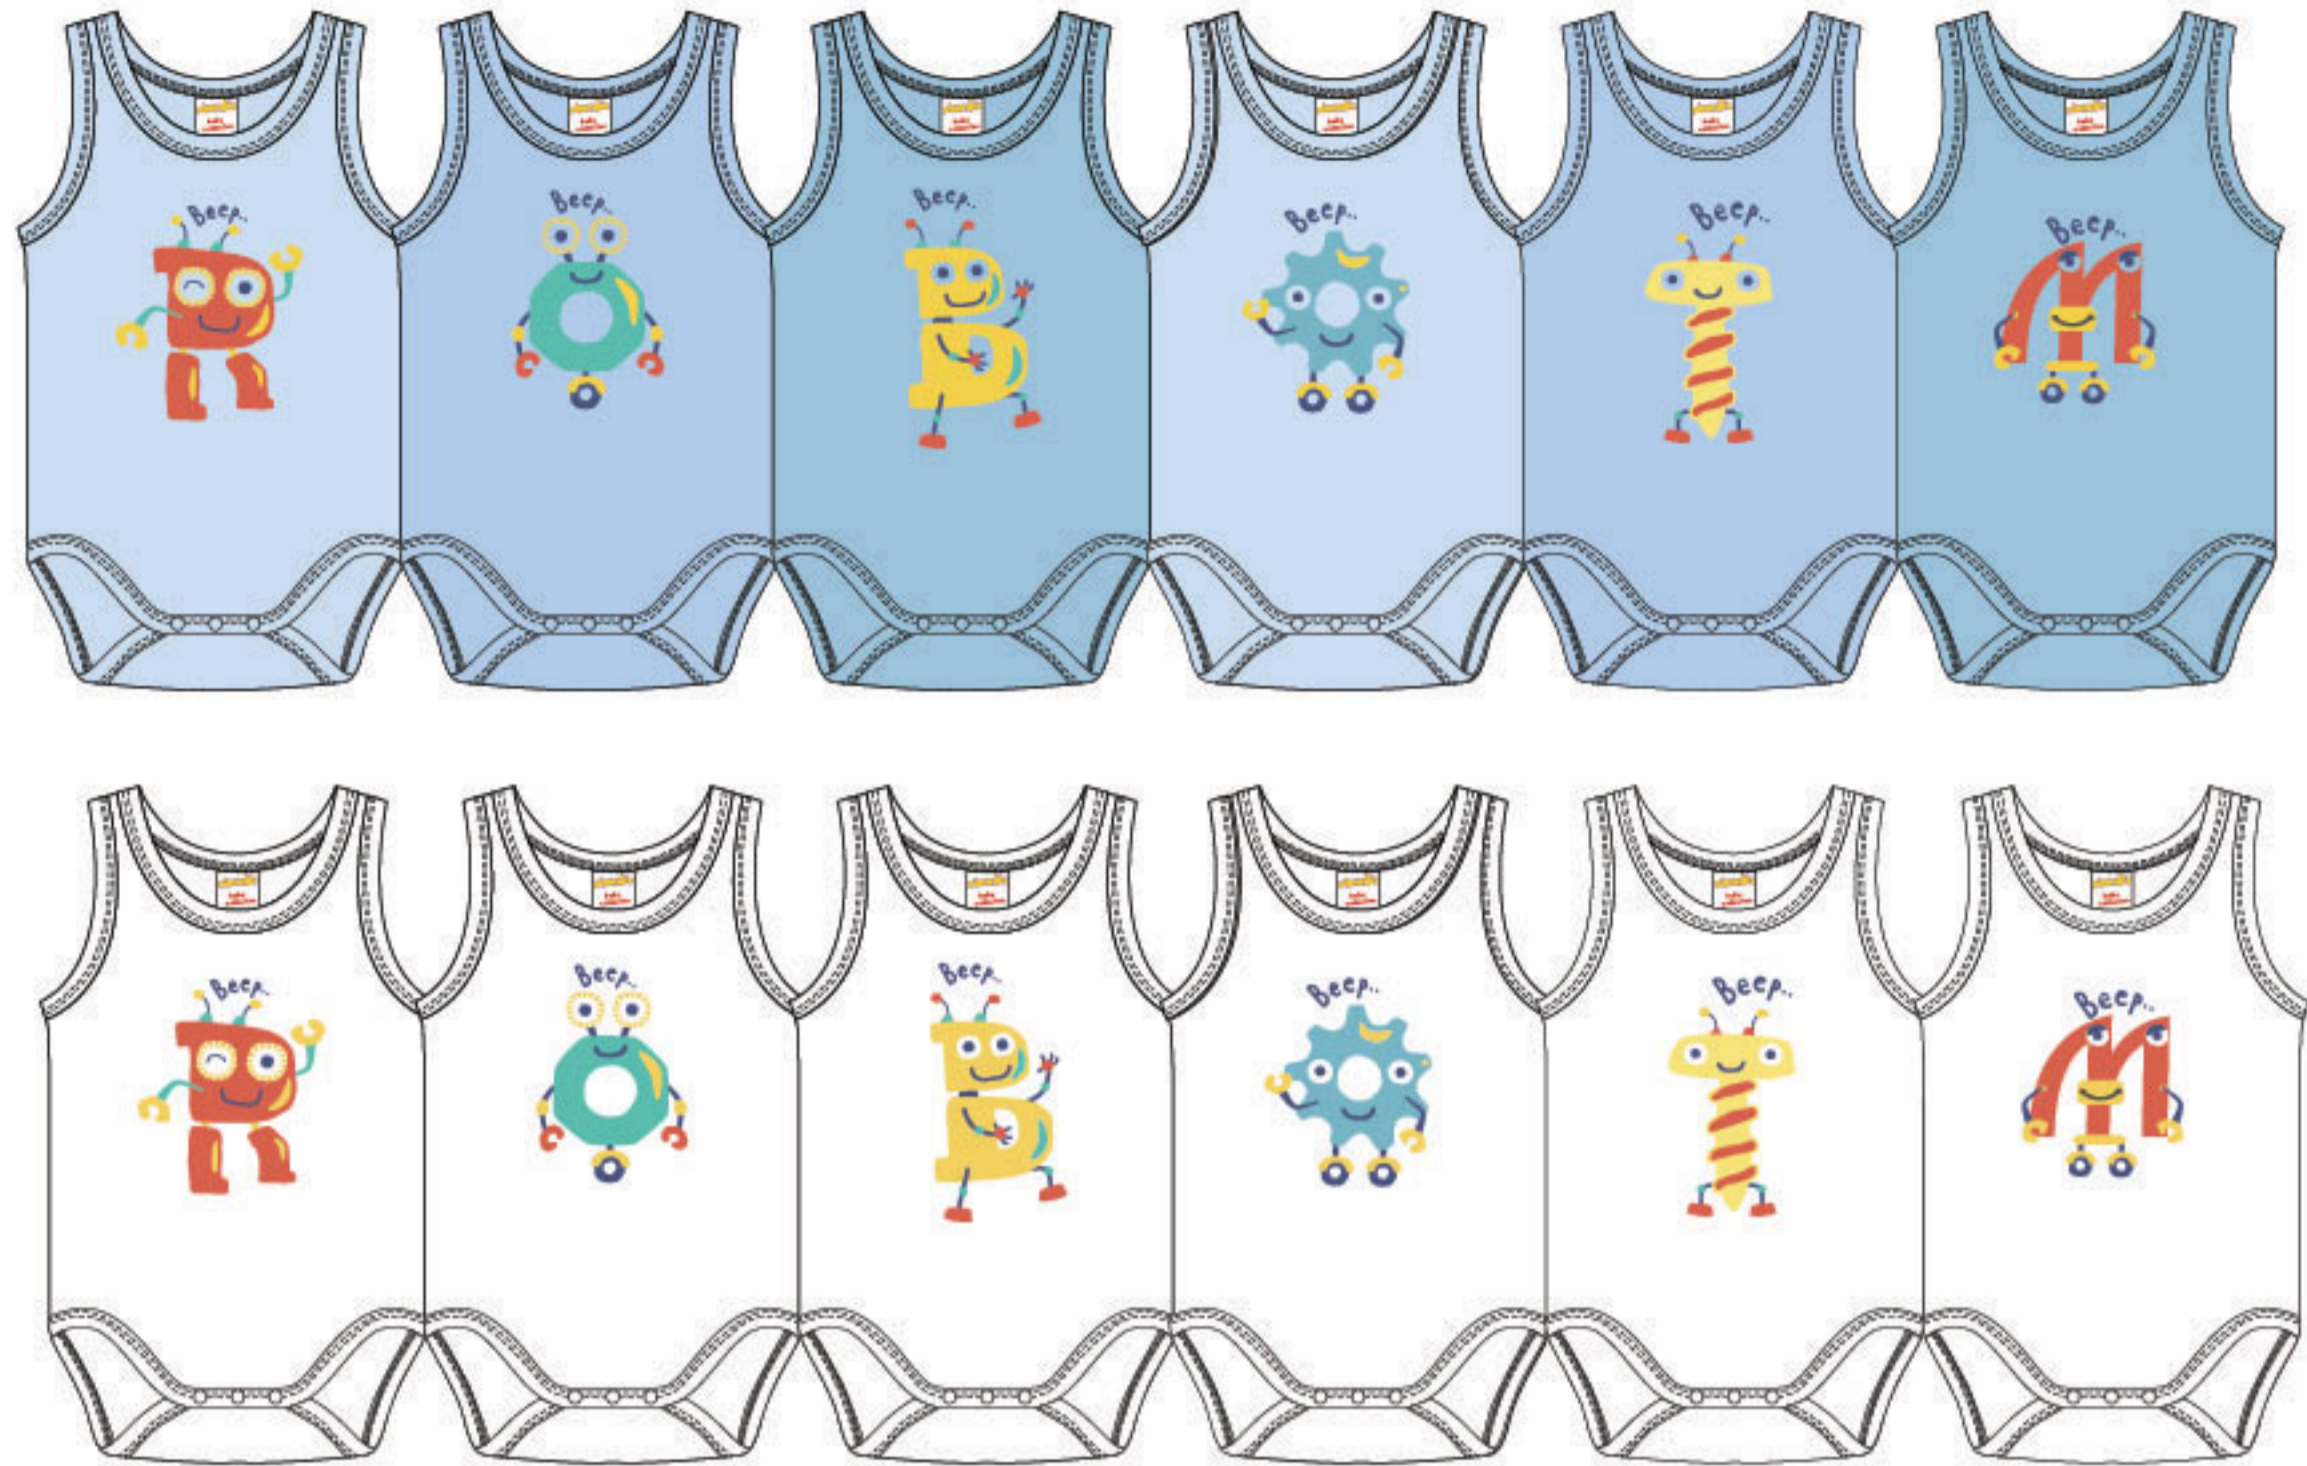

045 ΜΑΥΡΟ
 045 BLACK
 SIZE | S/M, L/XL, 2XL/3XL

92924 Οραque Leggings / Οραque Κολάν
 95% Cotton • 5% Elastane

045 ΜΑΥΡΟ
 045 BLACK
 SIZE | S, M, L, XL

BABY &
KID'S
UNDER
WEAR

minervakia

SIZE	
1-3 Months	62 cm
3-6 Months	70 cm
6-12 Months	78 cm
12-18 Months	86 cm
18-24 Months	92 cm
24-36 Months	98 cm

31553

005 Aeyko | 205 Multi Colours
 005 White | 205 Multi Colours
 SIZE | 62, 70, 78, 86, 92, 98 cm

31552

005 Aeyko | 205 Multi Colours
 005 White | 205 Multi Colours
 SIZE | 62, 70, 78, 86, 92, 98 cm

31551