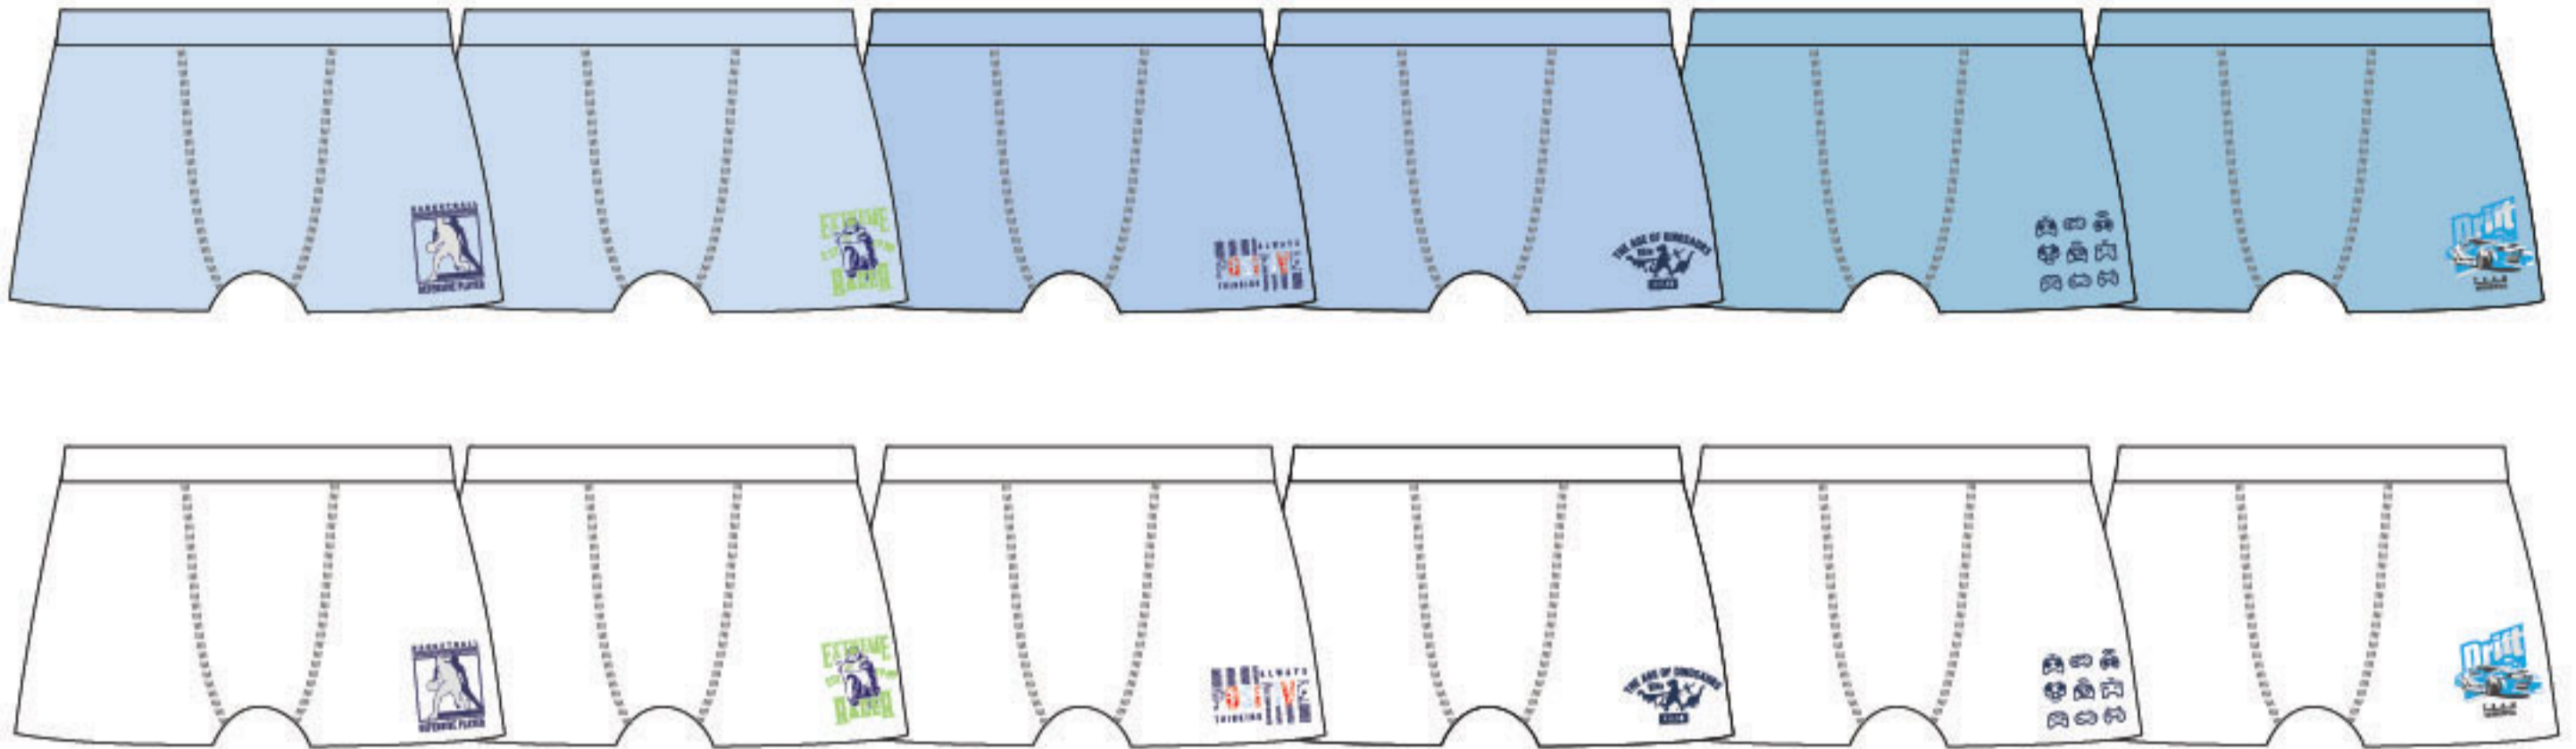

44804

005 LEYKO | 205 MULTI COLOURS
005 WHITE | 205 MULTI COLOURS
SIZE | 2, 4, 6, 8, 10, 12, 14, 16