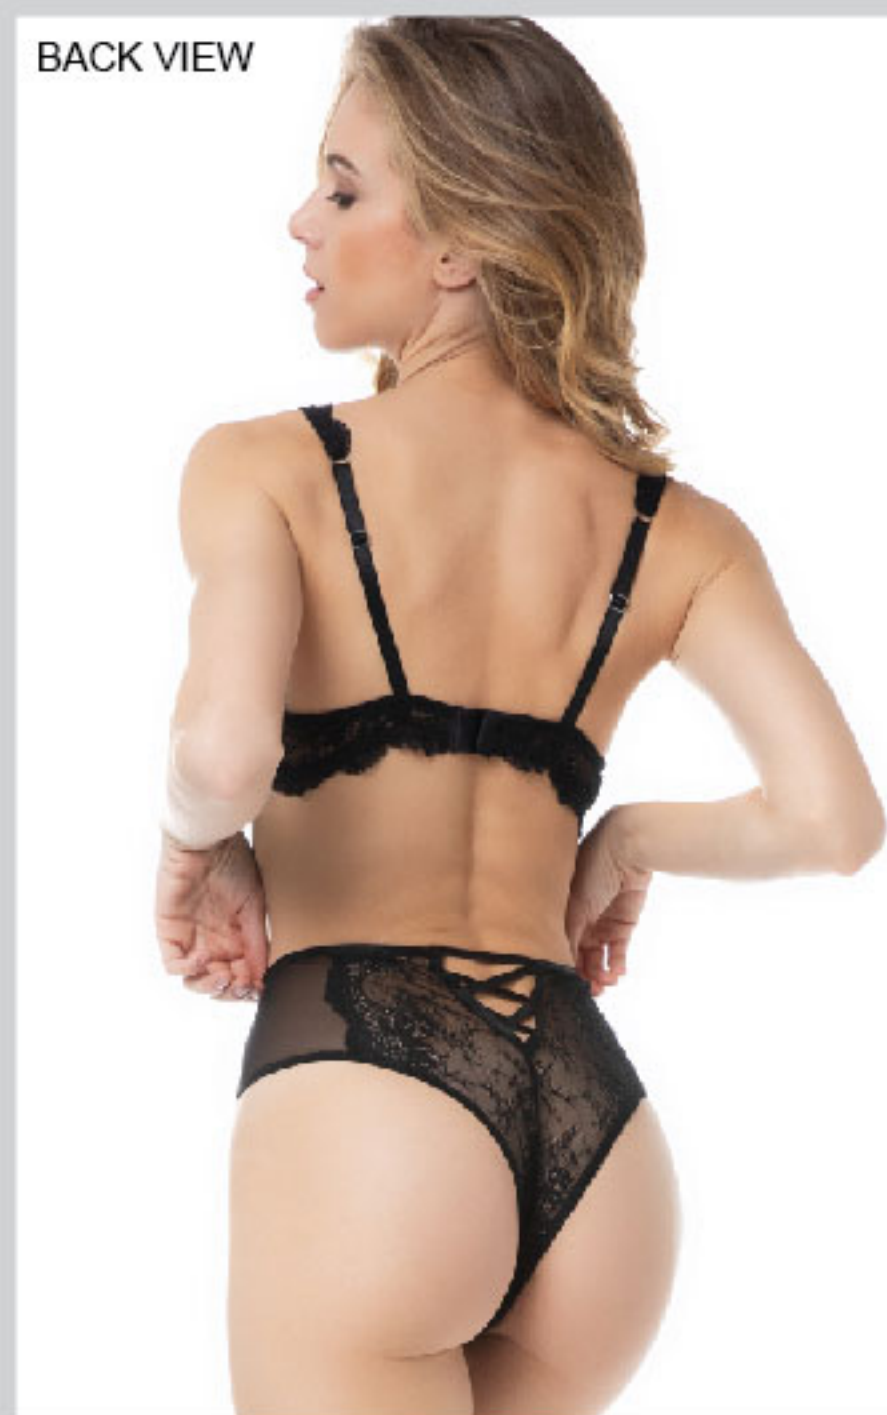

BACK VIEW

LINGERIE

80838 STRING
Color> 112 MPEZ LUREX / BEIGE LUREX
Size> S-XL
Composition> 70% POLYAMIDE 30% METAL

BACK VIEW

BACK VIEW